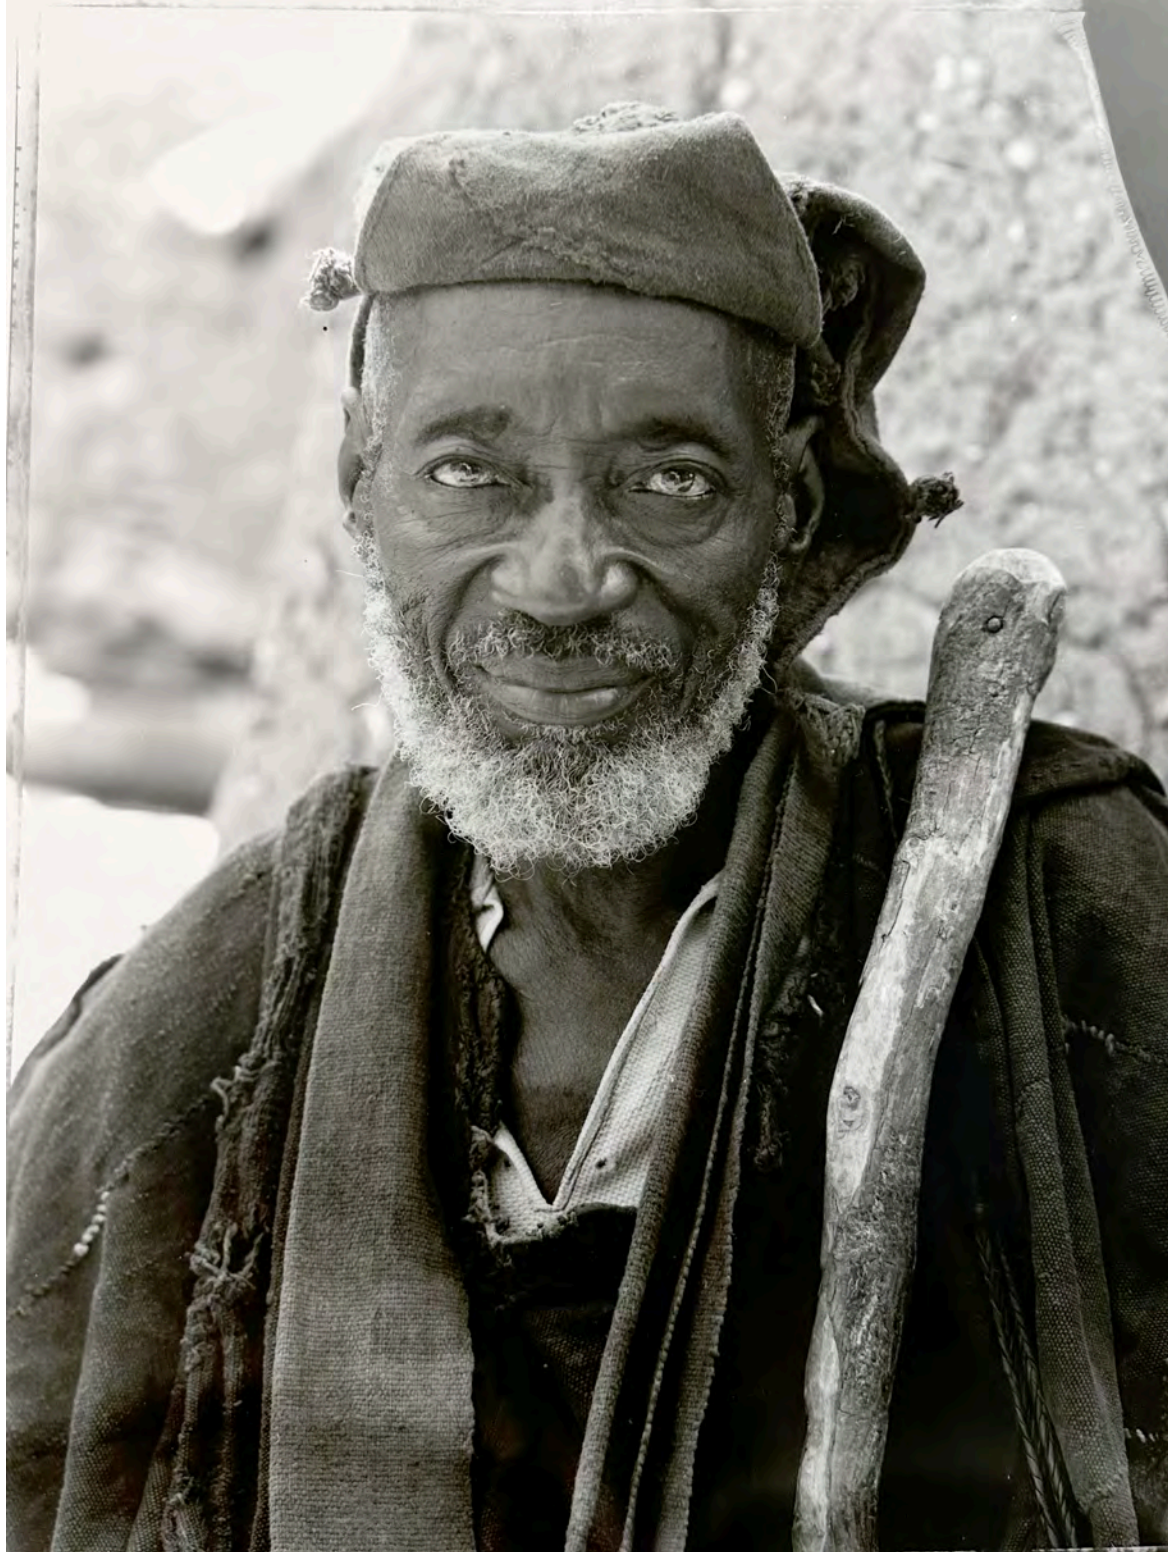

Suggested opening bid \$150, reserve \$400

Single vintage print, one of a kind

Kyoto, Japan

11x11 inches on 11x14 inch paper, gelatin silver.

Suggested opening bid \$150, reserve \$400

Single vintage print, one of a kind

Orthodox and Unorthodox beach. Tel Aviv, Israel

11x11 inches on 11x14 inch paper, gelatin silver.

Suggested opening bid \$150, reserve \$400

Single vintage print, one of a kind

Farm Worker, Gitaru, Kenya, 10x12 inches on 11x14 inch paper, gelatin silver. Suggested opening bid \$150, reserve \$400. Single vintage print, one of a kind.

Chief, Turkana, Kenya, 12x16 inches on 16x20 inch paper, gelatin silver. Suggested opening bid \$175, reserve \$600

Church goer, Lalibela, Ethiopia, 12x16 inches on 16x20 inch paper, gelatin silver. Suggested opening bid \$175, reserve \$600

Church goer, Lalibela, Ethiopia, 12x16 inches on 16x20 inch paper, gelatin silver. Suggested opening bid \$175, reserve \$600

Hunter, Tribe Shaman, Dogon, Mali, 12x16 inches on 16x20 inch paper, gelatin silver.
Suggested opening bid \$175, reserve \$600