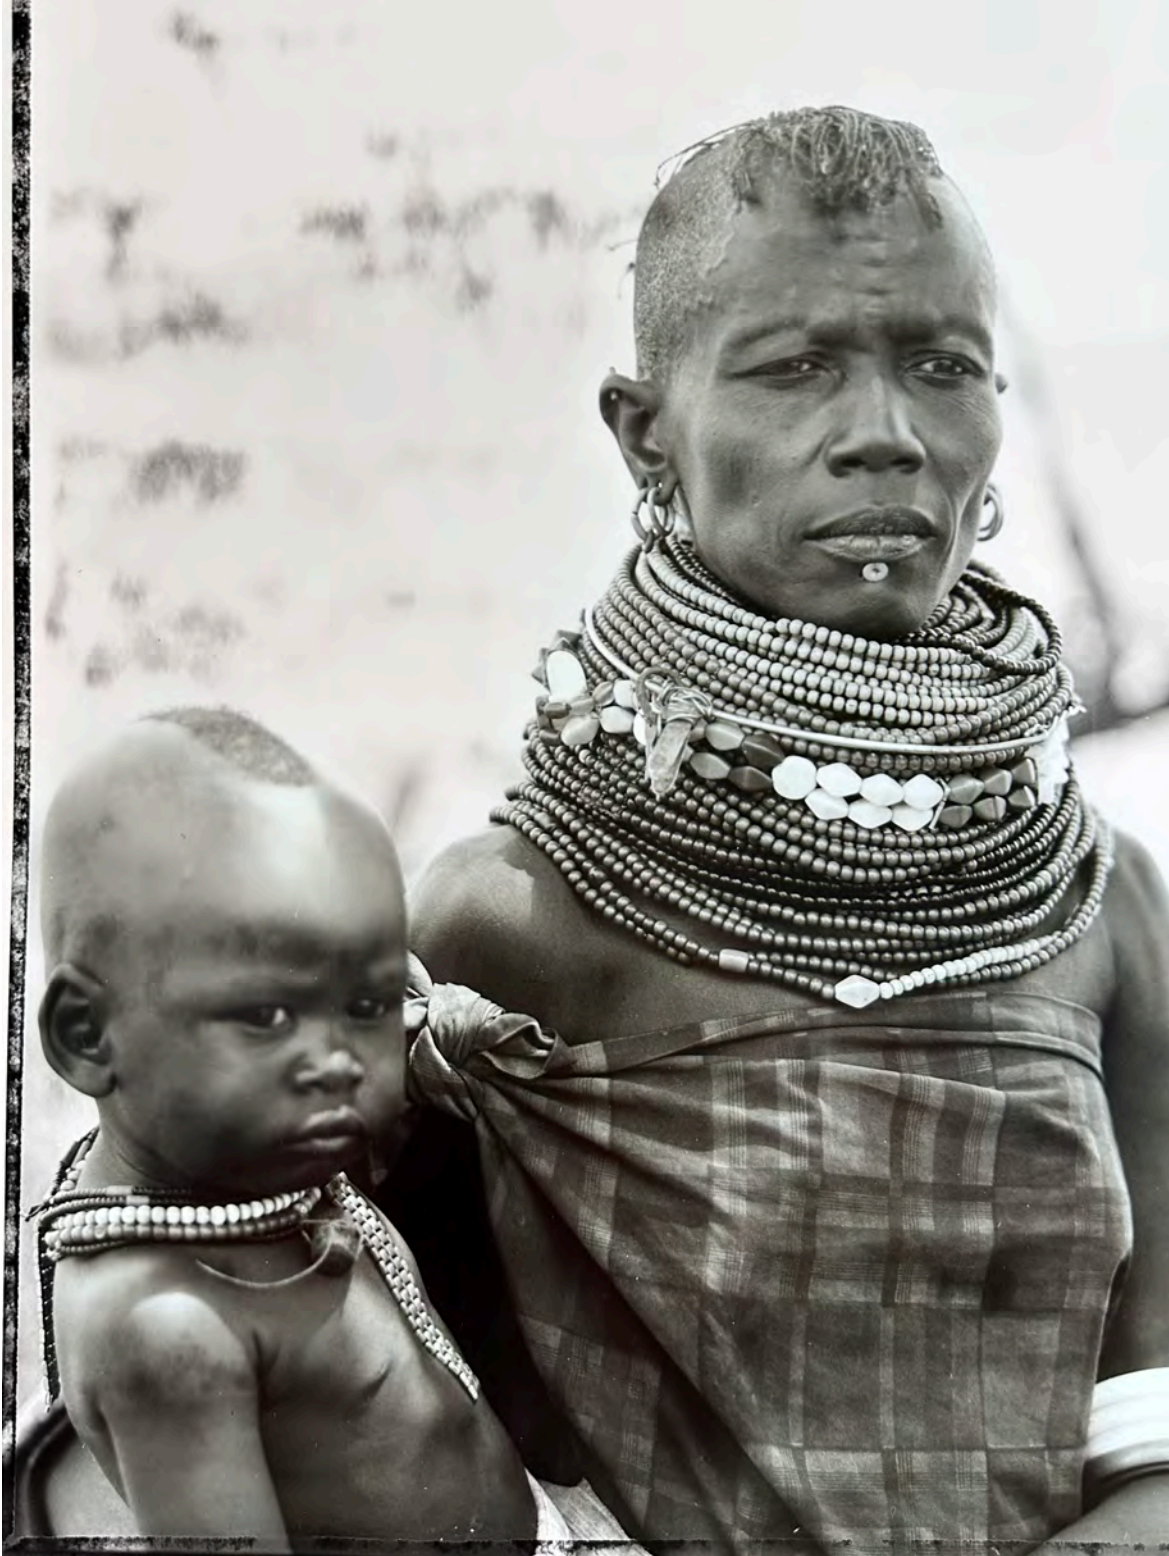

Queen, Turkana, Kenya, 12x16 inches on 16x20 inch paper, gelatin silver. Suggested opening bid $175, reserve $600